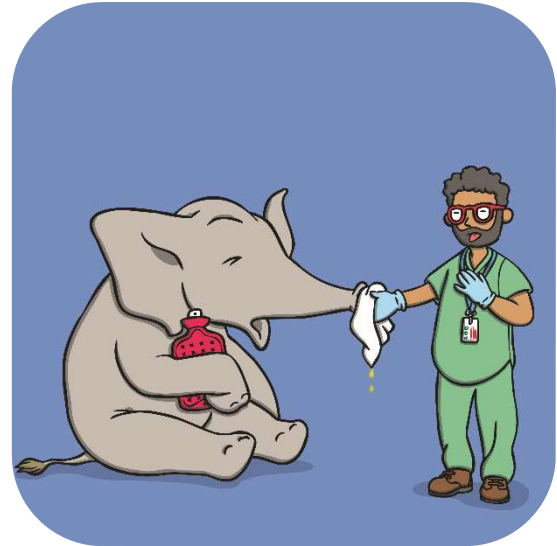

The Zoo Vet

On Monday, George the giraffe visited the vet. He had a sore throat. The vet gave George some medicine and a scarf to wrap around his neck.

Thanks to the vet, the patient soon began to feel much better.

On Tuesday, Fatima the flamingo visited the vet. She had a broken wing. The vet bandaged Fatima's wing and put it into a sling.

Thanks to the vet, the patient soon began to feel much better.

On Wednesday, Cam the chameleon visited the vet. He had a temperature. The vet put a cool flannel on Cam's head and gave him plenty of water to drink.

Thanks to the vet, the patient soon began to feel much better.

On Thursday, Eric the elephant visited the vet. He had a cold. The vet gave Eric a big hankie and a hot-water bottle.

Thanks to the vet, the patient soon began to feel much better.

On Friday, Tori the tiger visited the vet. She had a thorn stuck in her paw. The vet pulled the thorn out of Tori's paw and wrapped it in a bandage.

Thanks to the vet, the patient soon began to feel much better.