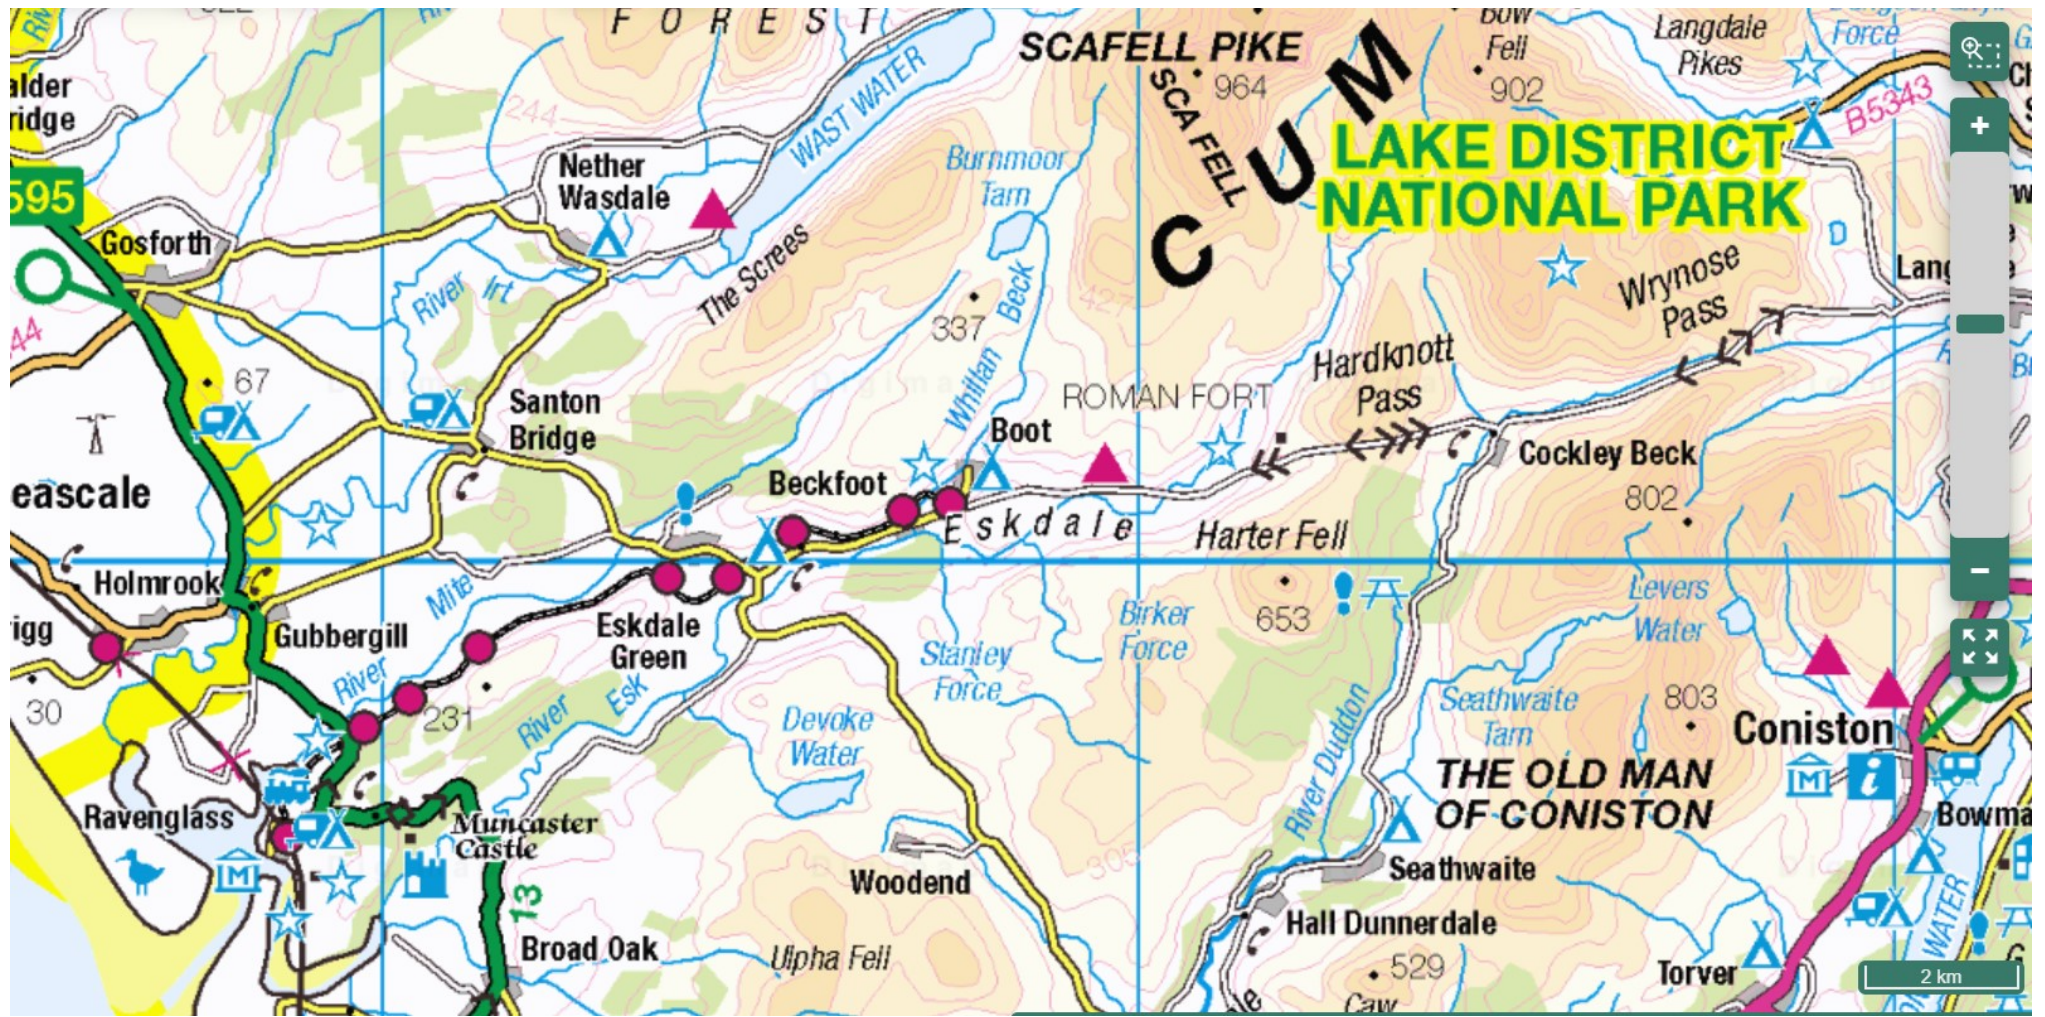

Map Selector ▾

LAKE DISTRICT NATIONAL PARK

LAKE DISTRICT NATIONAL PARK

SCAFELL PIKE 964

SCA FELL CUM

THE OLD MAN OF CONISTON

Coniston

Eskdale

Nether Wasdale

Santon Bridge

Beckfoot

Boot

Hardknott Pass

Cockley Beck

Holmrook

Gubbergill

Eskdale Green

Ravenglass

Muncaster Castle

Woodend

Hall Dunnerdale

Caw

Torver

2 km