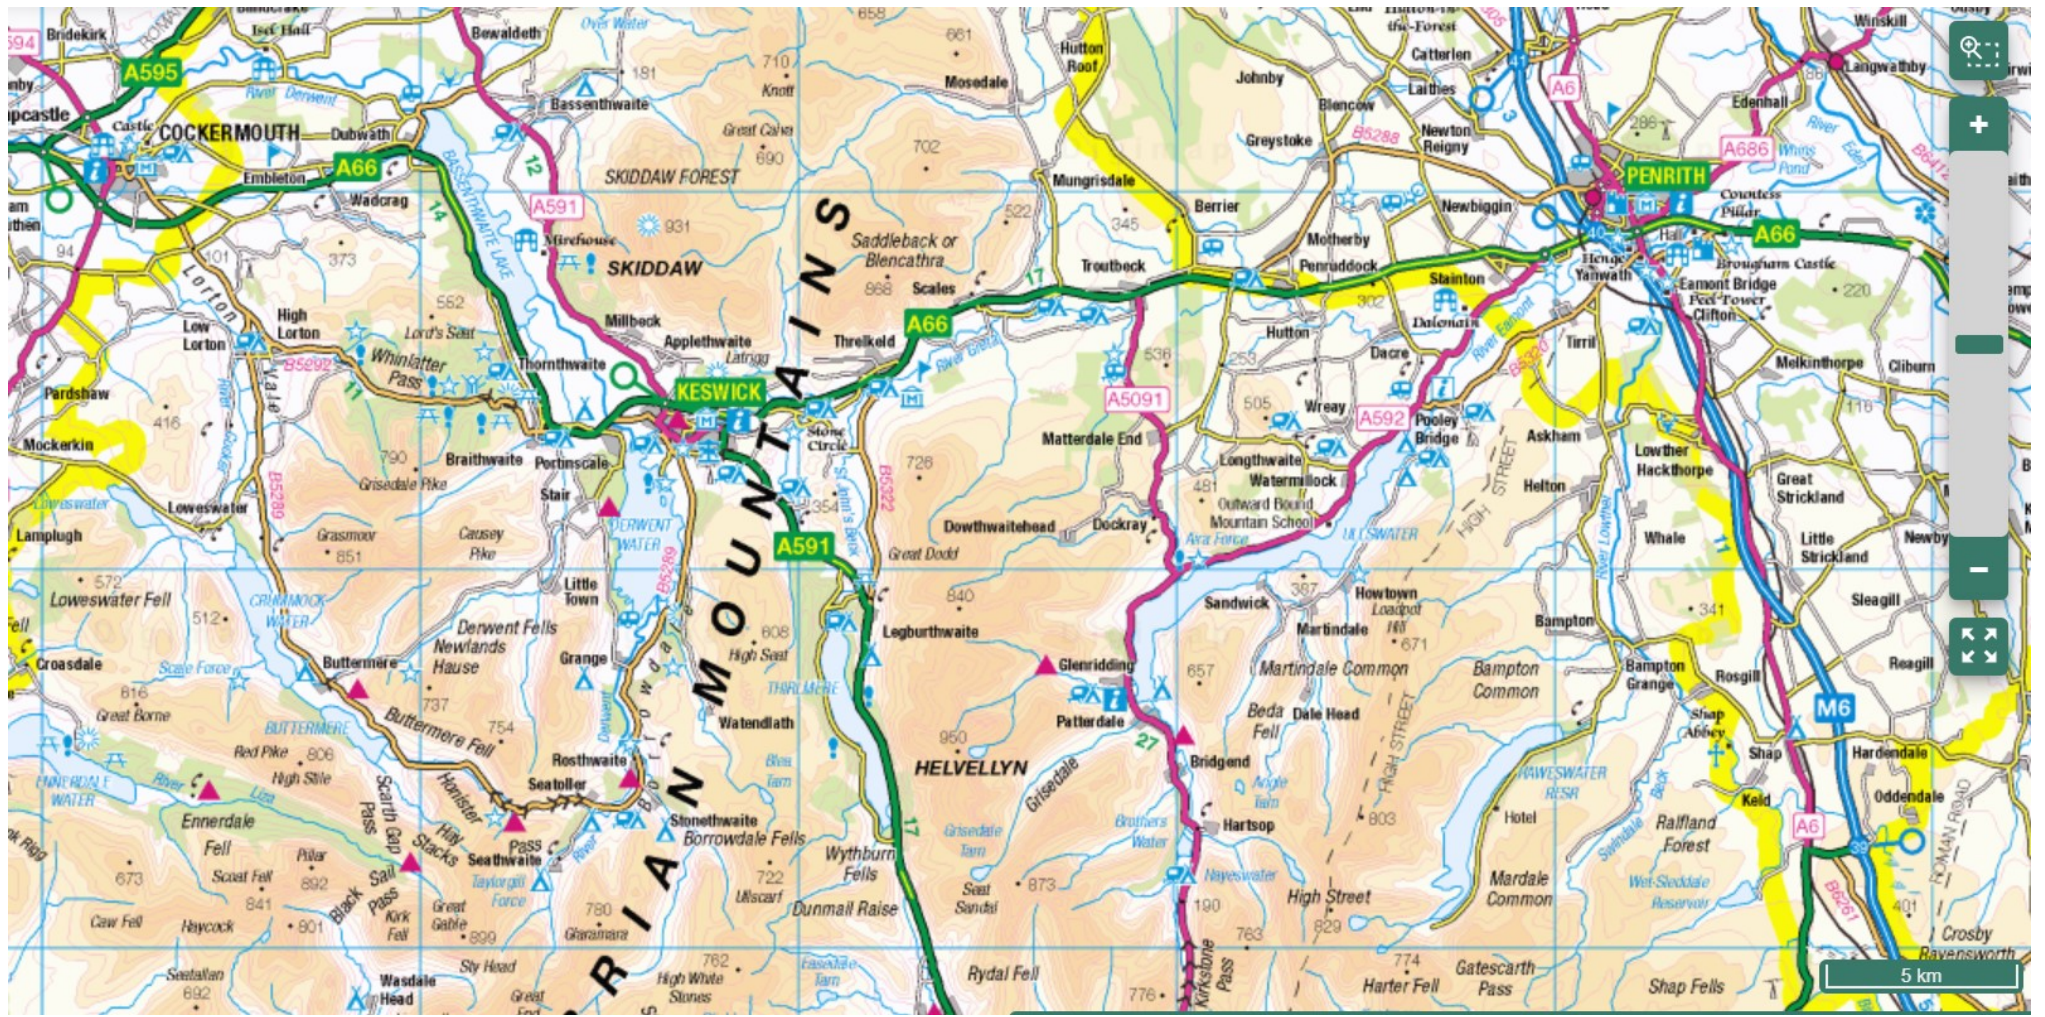

Map Selector ▾

LAKE DISTRICT NATIONAL PARK

LAKE DISTRICT NATIONAL PARK

SCAFELL PIKE 964

SCA FELL CUM

THE OLD MAN OF CONISTON

Coniston

Eskdale

Nether Wasdale

Santon Bridge

Beckfoot

Boot

Hardknott Pass

Cockley Beck

Holmrook

Gubbergill

Eskdale Green

Ravenglass

Muncaster Castle

Woodend

Hall Dunnerdale

Caw

Torver

2 km