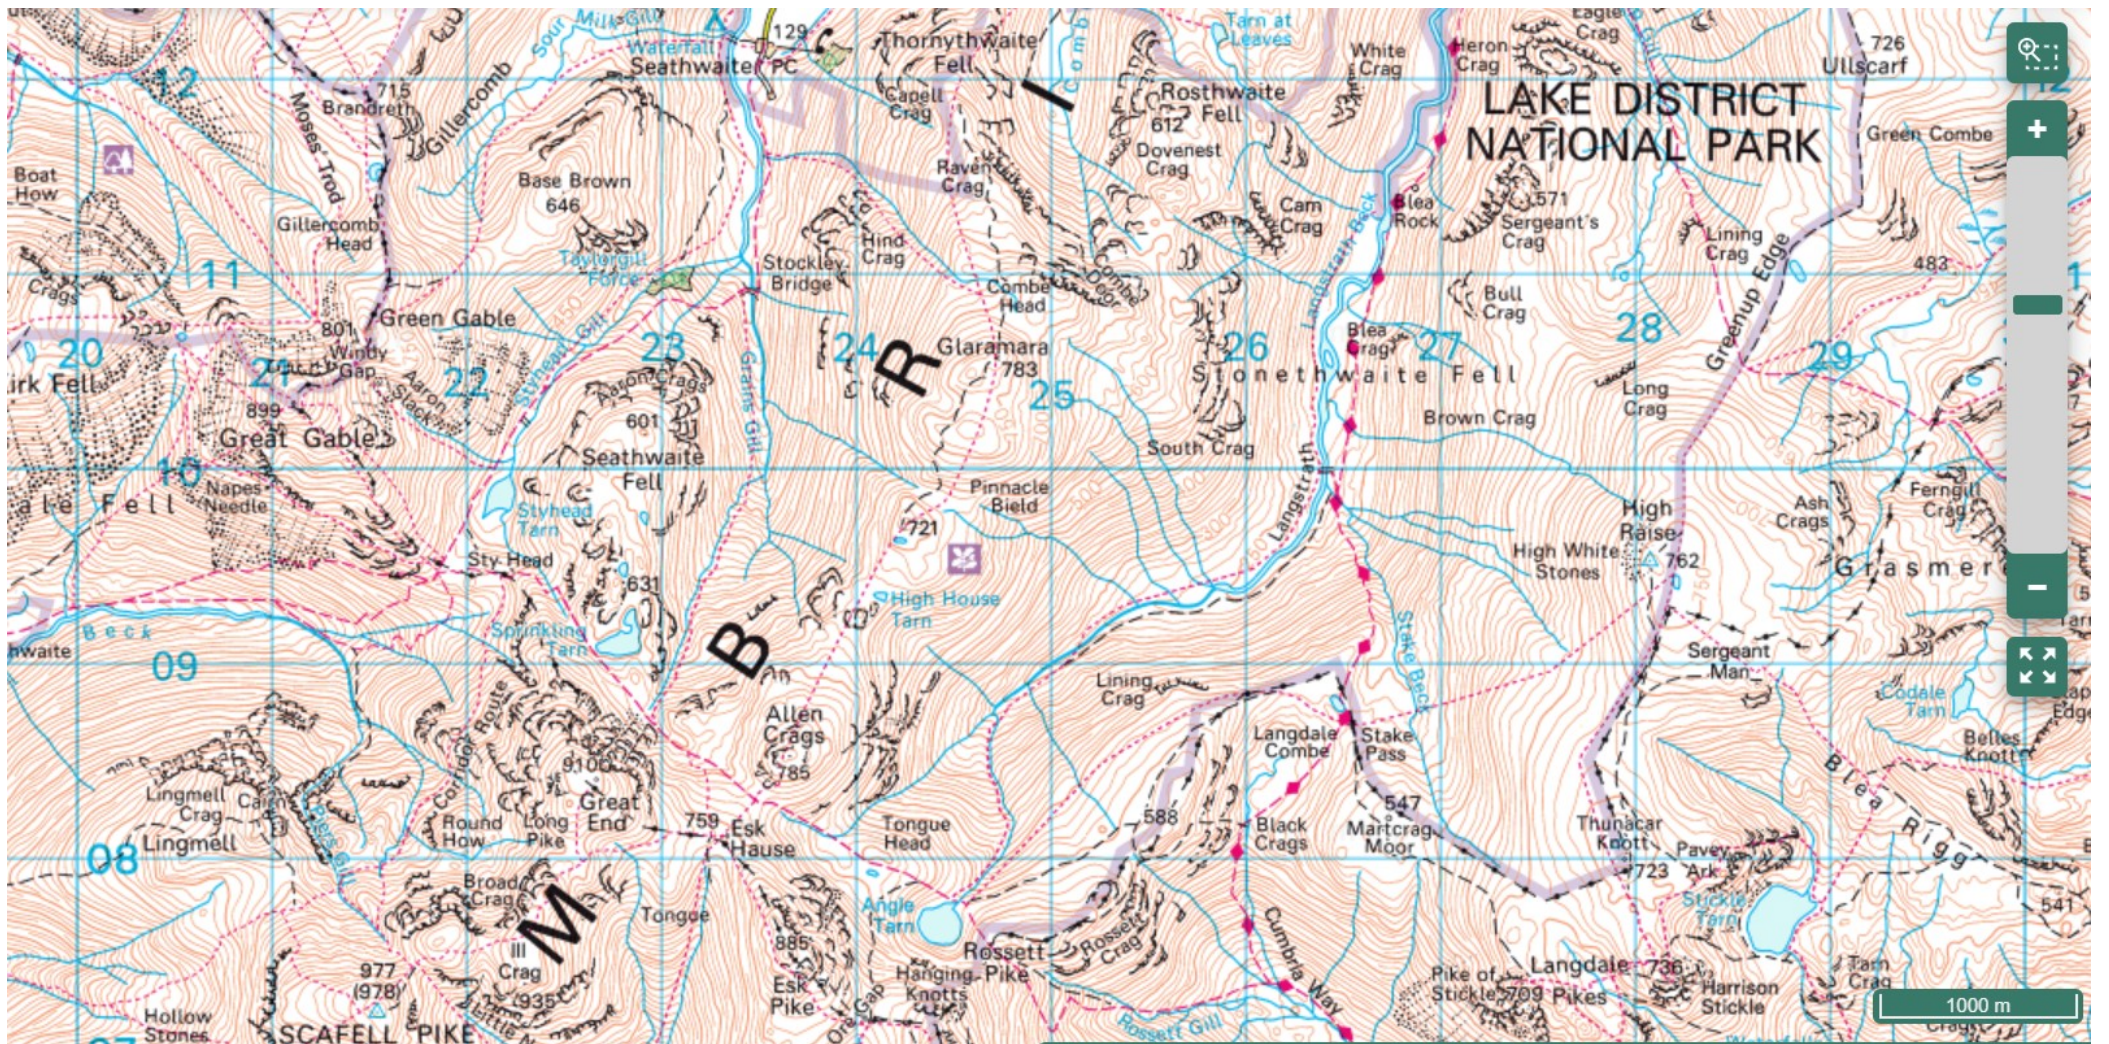

Map Selector ▾

LAKE DISTRICT NATIONAL PARK

LAKE DISTRICT NATIONAL PARK

SCAFELL PIKE 964

SCA FELL CUM

THE OLD MAN OF CONISTON

Coniston

Eskdale

Nether Wasdale

Santon Bridge

Beckfoot

Boot

Hardknott Pass

Cockley Beck

Holmrook

Gubbergill

Eskdale Green

Ravenglass

Muncaster Castle

Woodend

Hall Dunnerdale

Caw

Torver

2 km