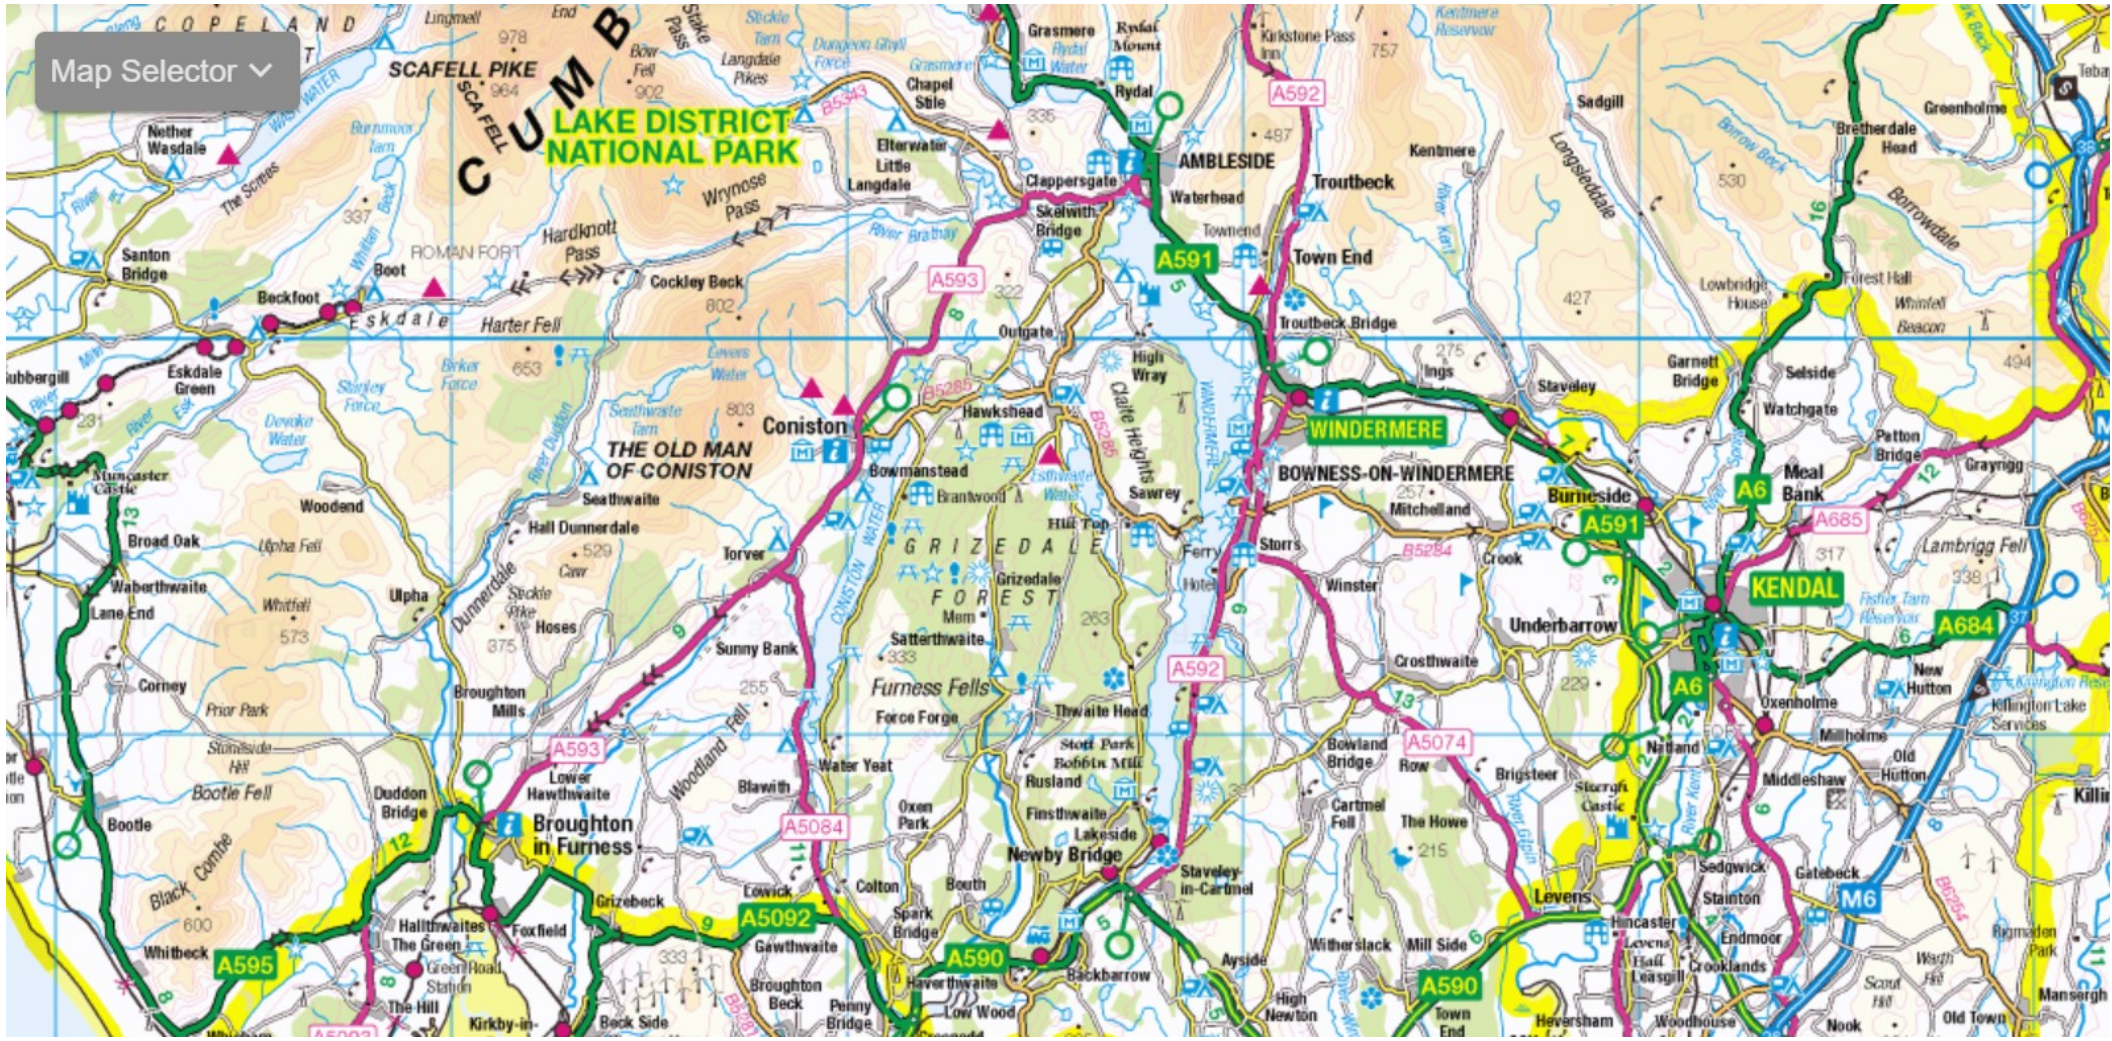

Map Selector ▾

LAKE DISTRICT NATIONAL PARK

LAKE DISTRICT NATIONAL PARK

SCAFELL PIKE 964

SCA FELL CUM

THE OLD MAN OF CONISTON

Coniston

Eskdale

Nether Wasdale

Santon Bridge

Beckfoot

Boot

Hardknott Pass

Cockley Beck

Holmrook

Gubbergill

Eskdale Green

Ravenglass

Muncaster Castle

Woodend

Hall Dunnerdale

Caw

Torver

2 km