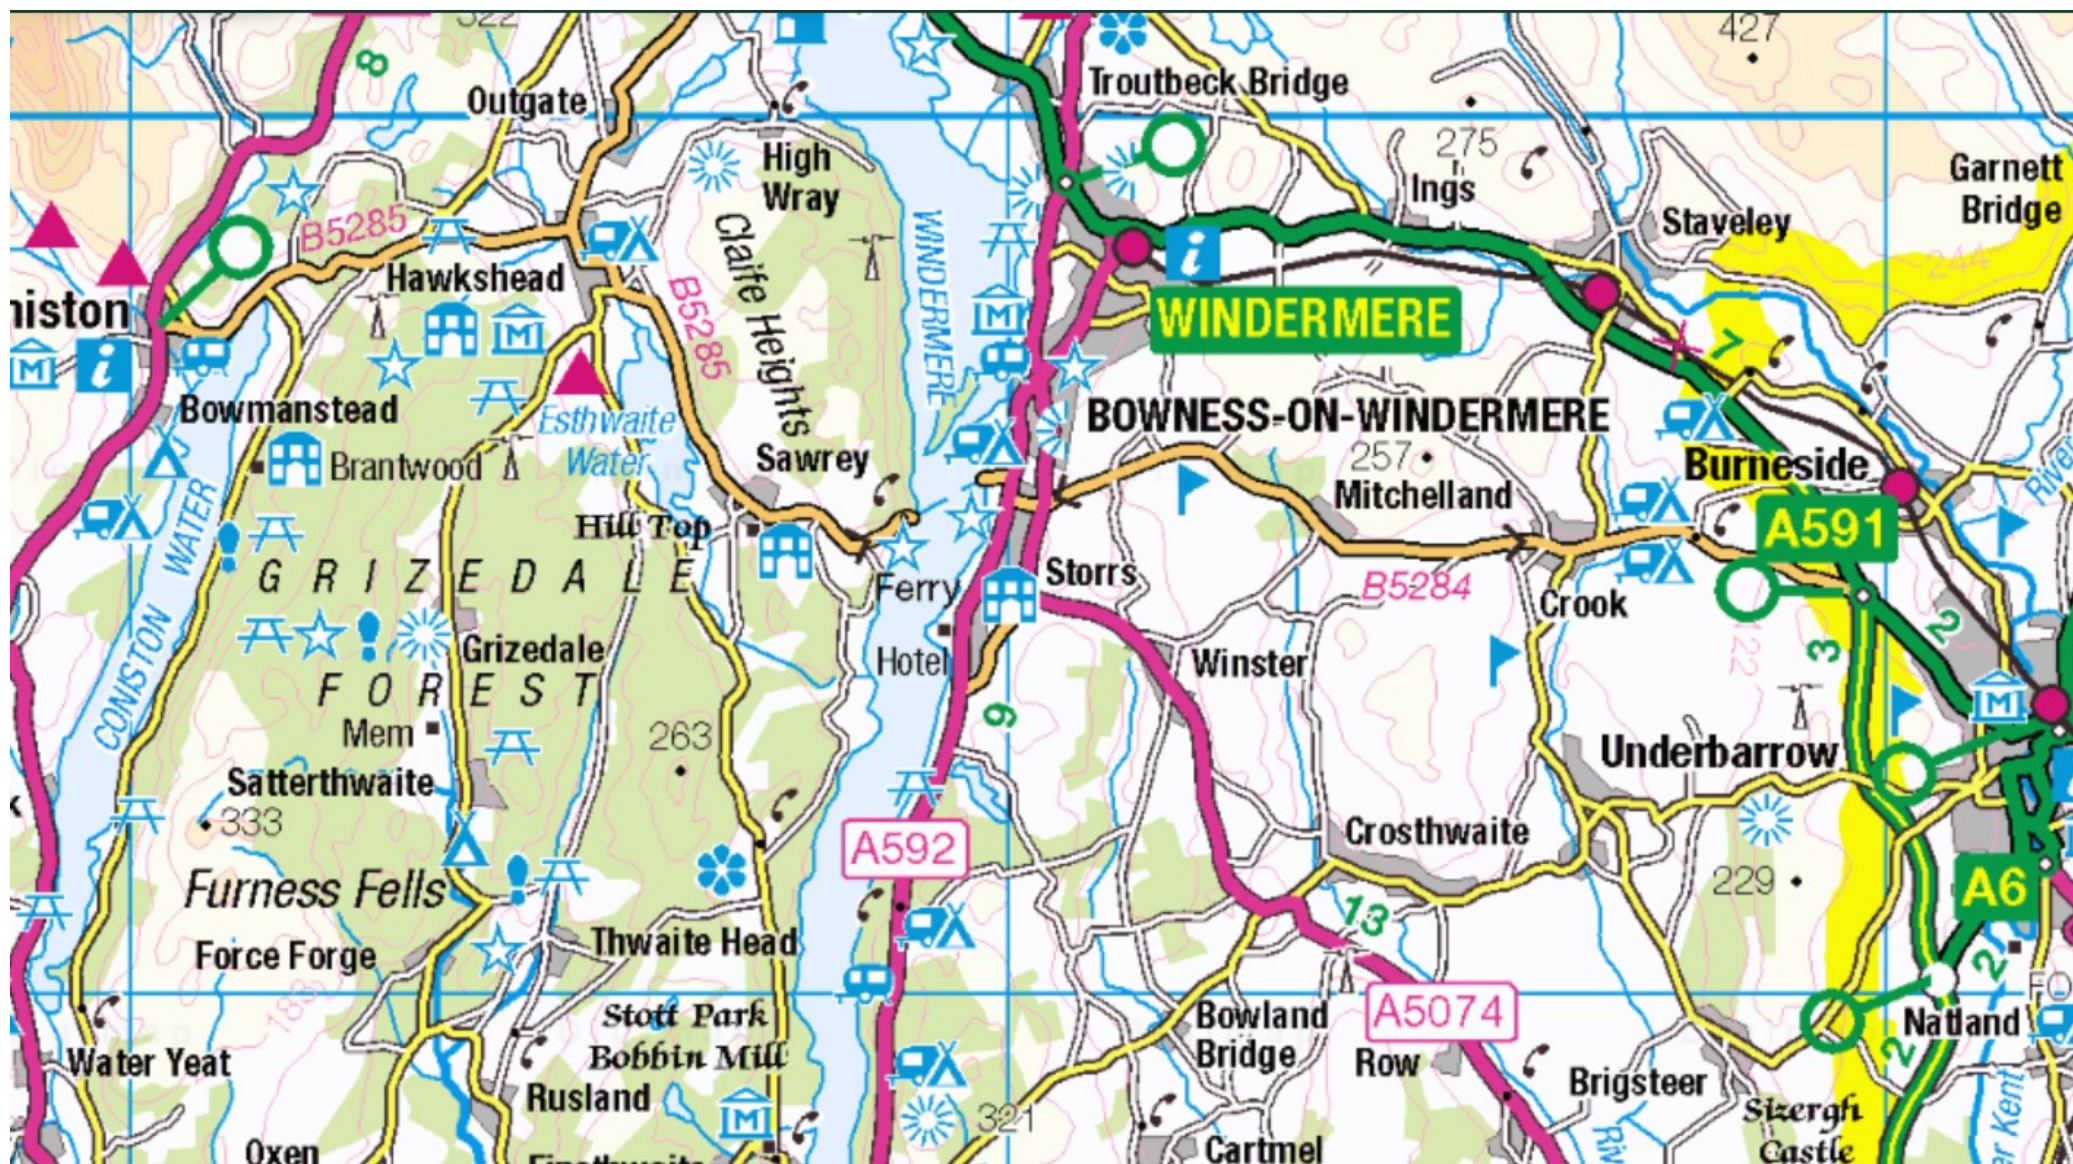

Map Selector ▾

LAKE DISTRICT NATIONAL PARK

LAKE DISTRICT NATIONAL PARK

SCAFELL PIKE 964

SCA FELL CUM

THE OLD MAN OF CONISTON

Coniston

Eskdale

Nether Wasdale

Santon Bridge

Beckfoot

Boot

Hardknott Pass

Cockley Beck

Holmrook

Gubbergill

Eskdale Green

Ravenglass

Muncaster Castle

Woodend

Hall Dunnerdale

Caw

Torver

2 km