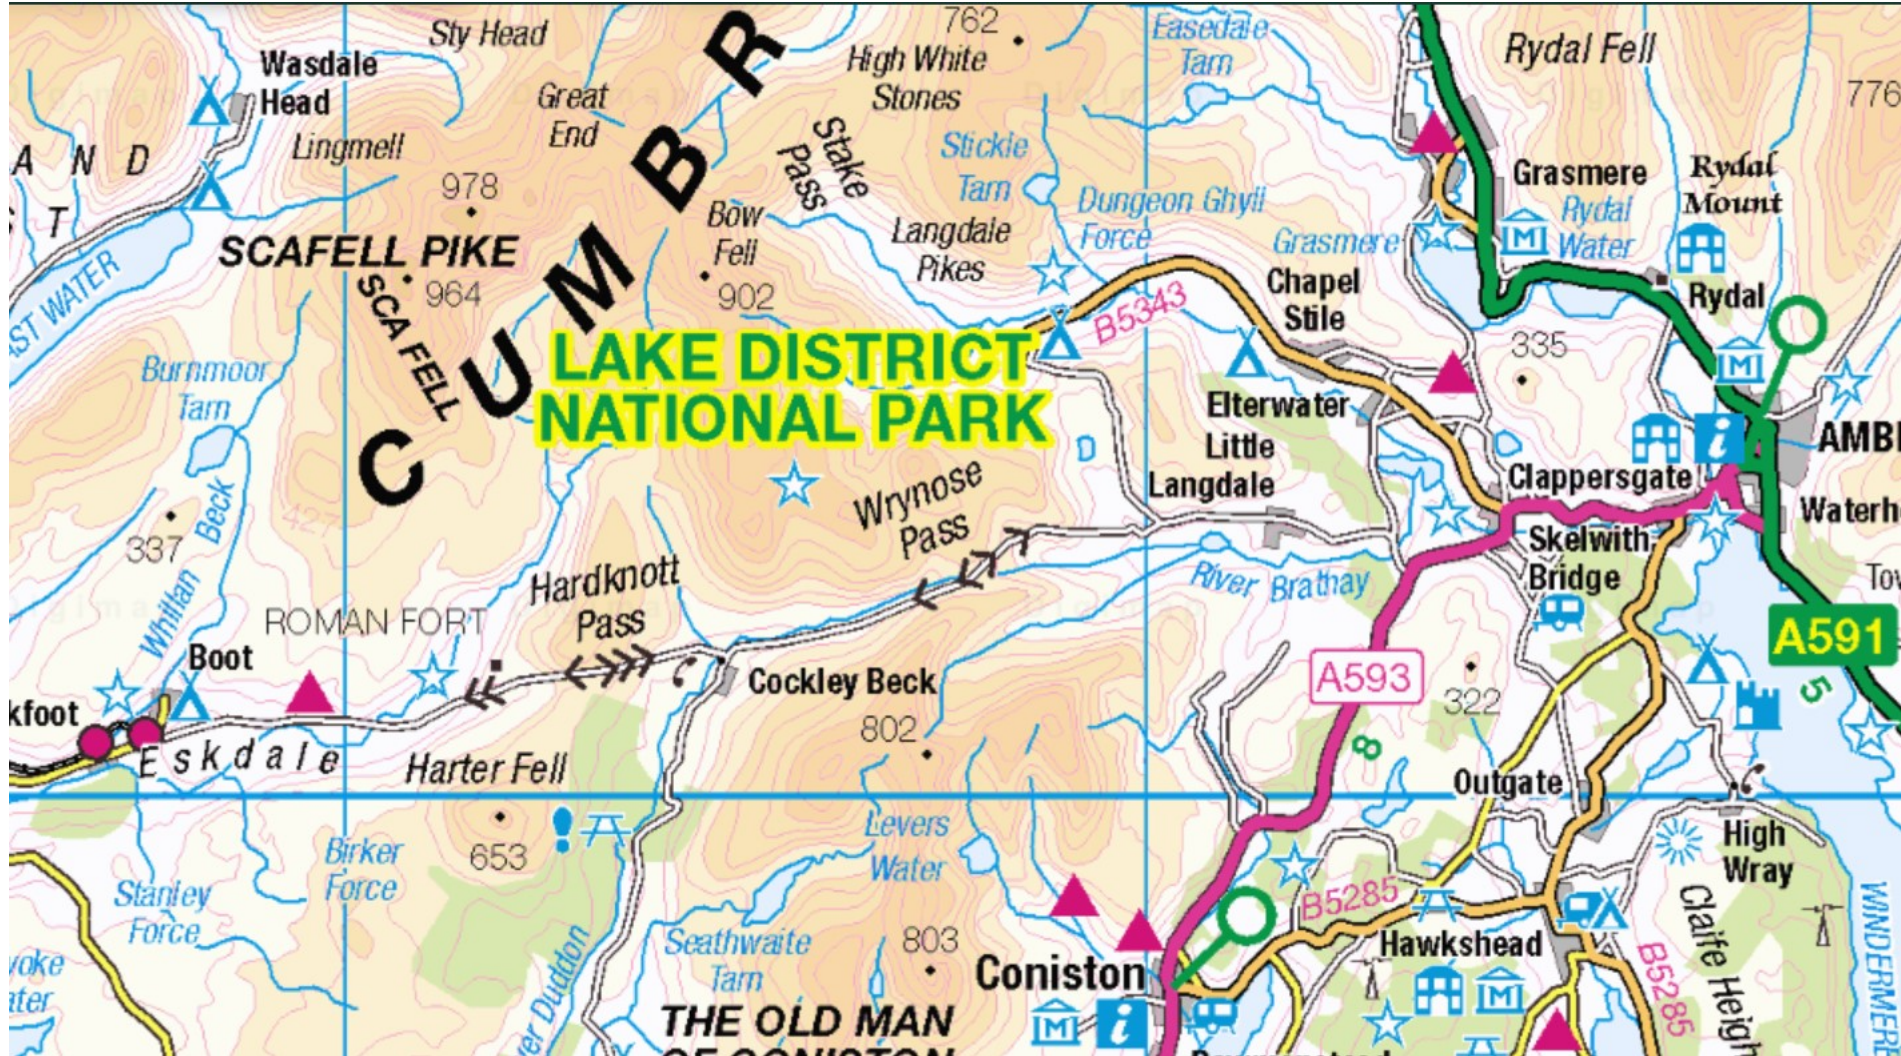

Map Selector ▾

LAKE DISTRICT NATIONAL PARK

LAKE DISTRICT NATIONAL PARK

SCAFELL PIKE 964

SCA FELL CUM

THE OLD MAN OF CONISTON

Coniston

Eskdale

Nether Wasdale

Santon Bridge

Beckfoot

Boot

Hardknott Pass

Cockley Beck

Holmrook

Gubbergill

Eskdale Green

Ravenglass

Muncaster Castle

Woodend

Hall Dunnerdale

Caw

Torver

2 km